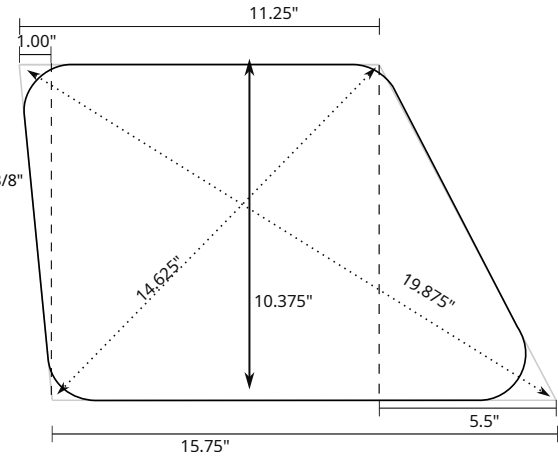

**Window A**  
 Fixed  
 Thickness: 3/8"  
 Qty: 1  
 3" radius

**Window B**  
 Fixed  
 Thickness: 3/8"  
 Qty: 1  
 3" radius

**Window C**  
 Fixed  
 Thickness: 3/8"  
 Qty: 2  
 One port  
 One starboard  
 3" radius

**Window D**  
 Fixed  
 Thickness: 3/8"  
 Qty: 2  
 One port  
 One starboard  
 3" radius