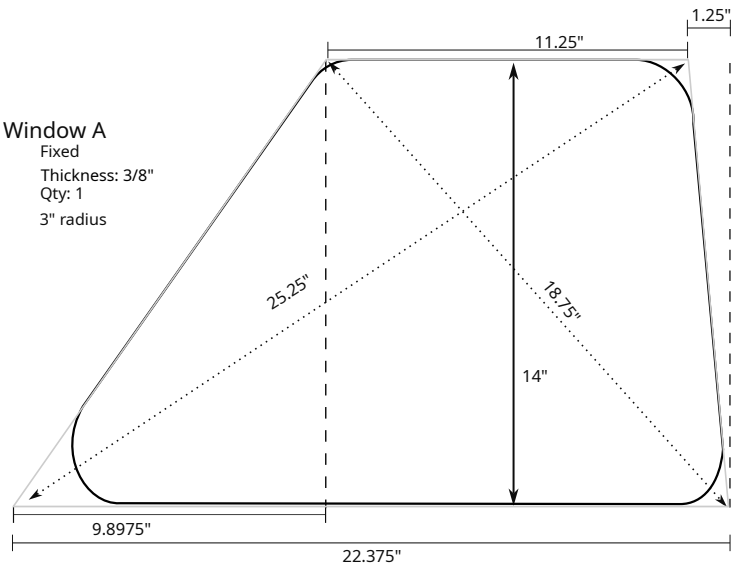

**Window A**  
 Fixed  
 Thickness: 3/8"  
 Qty: 1  
 3" radius

**Window B**  
 Fixed  
 Thickness: 3/8"  
 Qty: 1  
 3" radius

**Window C**  
 Fixed  
 Thickness: 3/8"  
 Qty: 2  
 One port  
 One starboard  
 3" radius

**Window D**  
 Fixed  
 Thickness: 3/8"  
 Qty: 2  
 One port  
 One starboard  
 3" radius