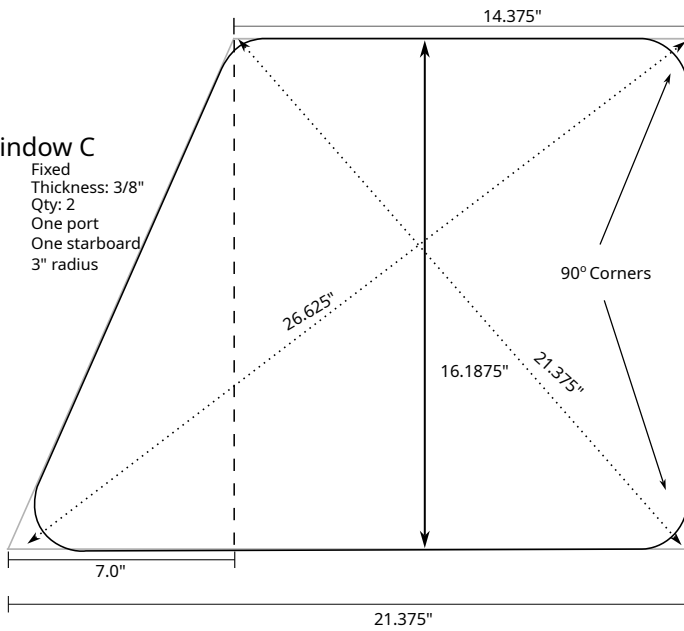

**Window A**  
 Fixed  
 Thickness: 3/8"  
 Qty: 1  
 3" radius

**Window B**  
 Fixed  
 Thickness: 3/8"  
 Qty: 1  
 3" radius

**Window C**  
 Fixed  
 Thickness: 3/8"  
 Qty: 2  
 One port  
 One starboard  
 3" radius

**Window D**  
 Fixed  
 Thickness: 3/8"  
 Qty: 2  
 One port  
 One starboard  
 3" radius