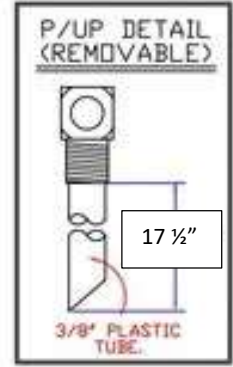

APPROVED BY: _____ DATE: _____

STBD SHOWN
PORT DIFF. DWG.

FMT- 23S-PS
P/N:
Wt: 21.0 LBS
FINISH:
NONE
CUTTING SPECIFICATIONS:
(Scale appx)

REVISIONS:

FLORIDA MARINE TANKS, INC.
16480 N.W. 48 AVE. HIALEAH, FL. 33014
PEARSON YACHTS 23 GALLON STBD
FUEL TANK FOR DIRK AARDSMA

DRW BY: L. MONTERREY	SCALE: 1" = 1'	MATERIAL: 325' AL.
NET GAL: 23.0	DATE: 03-26-07	DRAWING NO.
DATE: _____	APP'D: _____	FMT-23S-PS