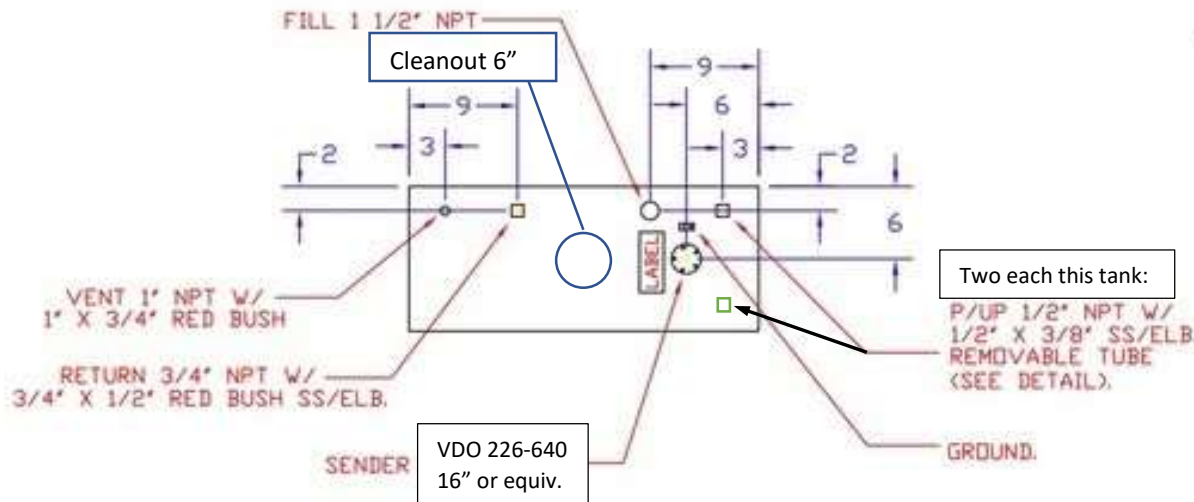

THIS DRAWING REPRESENTS FLORIDA MARINE TANKS, INC. INTERPRETATION AND/OR SUGGESTED REDESIGN ON THE PARTS REQUESTED, CUSTOMER MUST INSURE THAT ALL SPECIFICATIONS MEET WITH DESIGN CRITERIA AND RETURN APPROVED, DATED COPY FOR ORDER INITIATION.

APPROVED BY: _____ DATE: _____

STBD SHOWN
PORT DIFF. DWG.

FMT- 23S-PS
P/N:
Wt: 21.0 LBS
FINISH:
NONE
CUTTING SPECIFICATIONS:
(Scale appx)

REVISIONS: