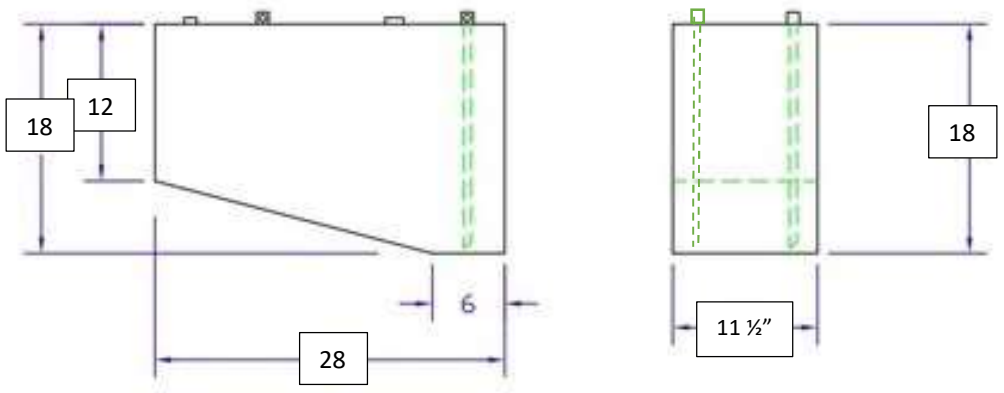

APPROVED BY: _____ DATE: _____

STBD SHOWN
PORT DIFF. DWG.

FMT- 23S-PS
P/N:
Wt: 21.0 LBS
FINISH:
NONE
CUTTING SPECIFICATIONS:
(Scale appx)

REVISIONS:

FLORIDA MARINE TANKS, INC.
16480 N.W. 48 AVE. HIALEAH, FL. 33014
PEARSON YACHTS 23 GALLON STBD
FUEL TANK FOR DIRK AARDSMA

DRW BY: L. MONTERREY	SCALE: 1" = 1'	MATERIAL: 325' AL.
NET GAL: 23.0	DATE: 03-26-07	DRAWING NO.
DATE: _____	APP'D: _____	FMT-23S-PS