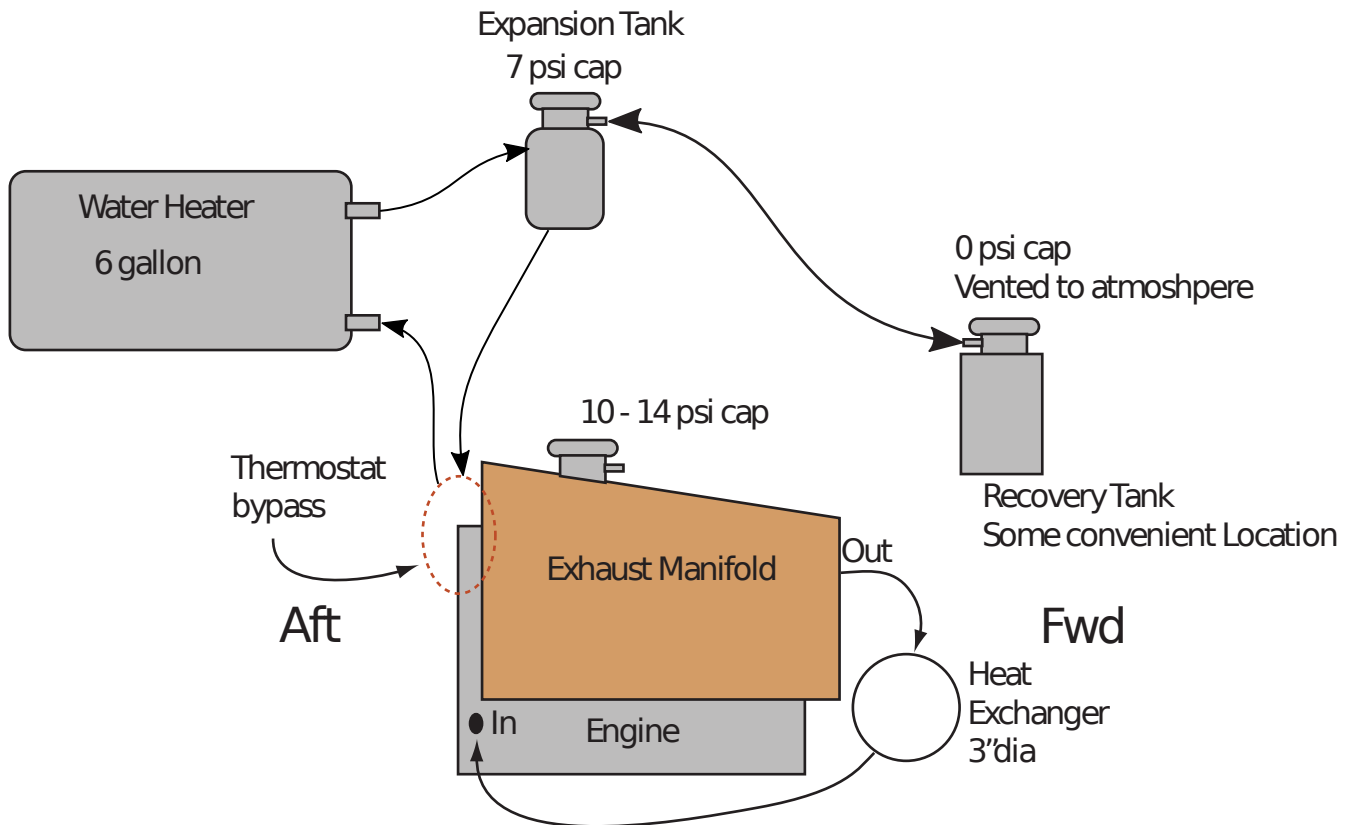

This flow design might be wrong

Diagram 2

8 qts
Factory specs, without
water heater, Universal Diesel
owner's manual.